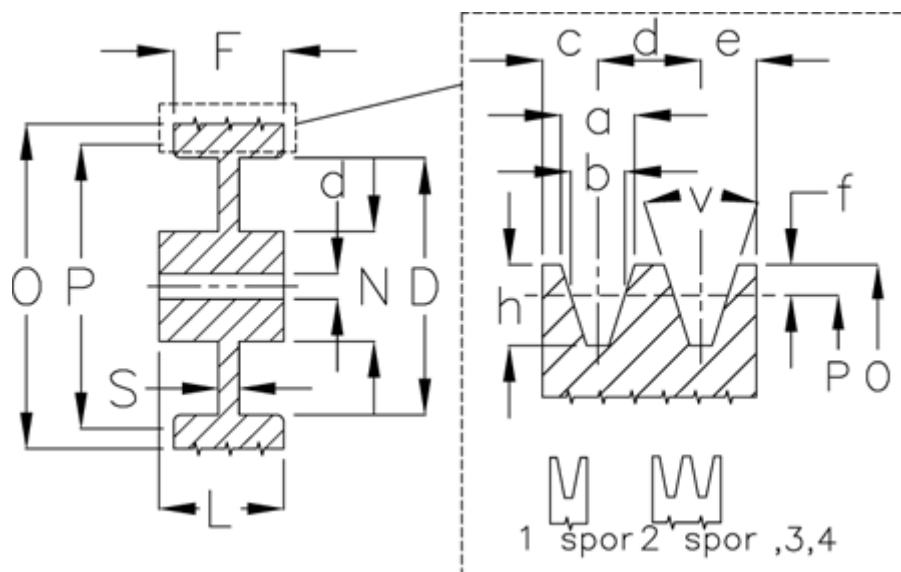

Article number: 60410220001

Description: V-belt pulley, no bore C 200/1

## Measures

D	= 143	S	= 16
d	= 20	Type	= C
F	= 34.0		
L	= 50		
N	= 76		
Number of ribs	= 1		
O	= 209.6		
P	= 200		